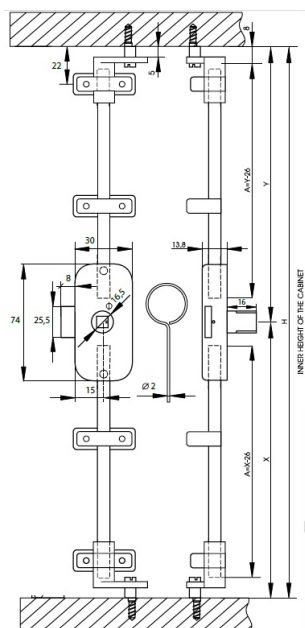

## Description:

Rotary Bar Lock 924 W/Knob, NPL, CK SISO, No Bars, W/Accessories

## Item number:

14.05.235-0

| Units | Box | Carton | HS Code    | Barcode  |
|-------|-----|--------|------------|--|
| Pcs.  | 6   | 60     | 8301300000 |  |
|       |     |        |            | 5704866042758  |