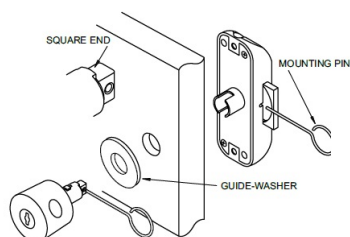

PRODUCT SHEET

Description:

Rotary Bar Lock 924 W/Knob, NPL, CK SISO, No Bars, W/Accessories

Item number:

14.05.235-0

Units	Box	Carton	HS Code	Barcode
Pcs.	6	60	8301300000	
				5704866042758

SISO A/S
Mileparken 11
DK-2740 Skovlunde
Denmark
VAT: DK 24786013

Phone +45 45 830 900
www.siso.dk
siso@siso.dk

Danske Bank
Nytorv Branch
Copenhagen
SWIFT: DABADKKK

Account no.
4180 3112 112936
IBAN Account
DK7230003112112936