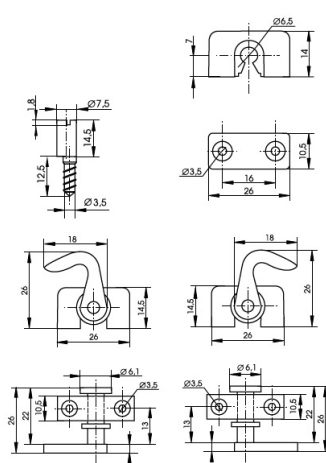

## Description:

Rotary Bar Lock 924 W/Knob, NPL, CK SISO, No Bars, W/Accessories

## Item number:

14.05.235-0

| Units | Box | Carton | HS Code    | Barcode  |
|-------|-----|--------|------------|--|
| Pcs.  | 6   | 60     | 8301300000 |  |
|       |     |        |            | 5704866042758  |