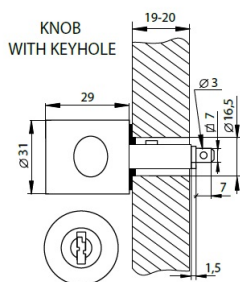

## Description:

Rotary Bar Lock 924 W/Knob, NPL, CK SISO, No Bars, W/Accessories

## Item number:

14.05.235-0

| Units | Box | Carton | HS Code    | Barcode  |
|-------|-----|--------|------------|--|
| Pcs.  | 6   | 60     | 8301300000 |  |
|       |     |        |            | 5704866042758  |